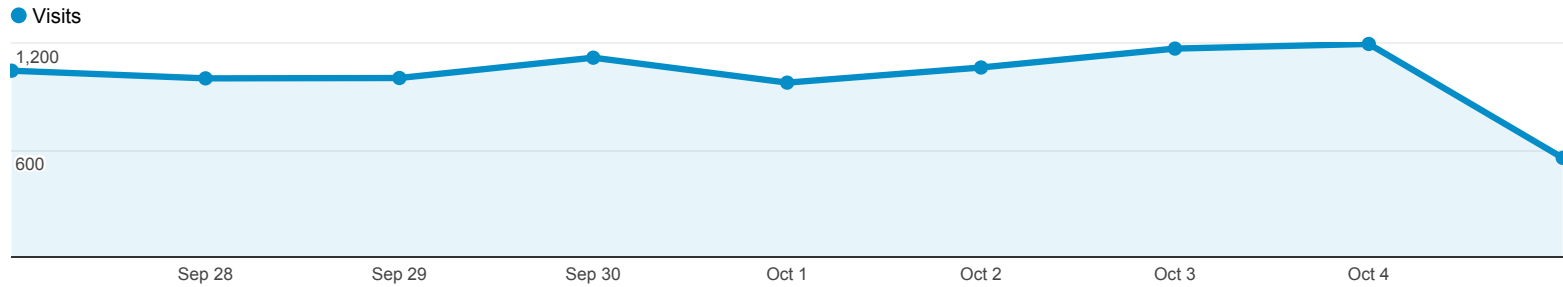

All Traffic

100.00% of visits

Explorer

Site Usage

Visits	Pages / Visit	Avg. Visit Duration	% New Visits	Bounce Rate
<b>9,132</b> % of Total: 100.00% (9,132)	<b>3.59</b> Site Avg: 3.59 (0.00%)	<b>00:08:26</b> Site Avg: 00:08:26 (0.00%)	<b>16.32%</b> Site Avg: 16.32% (0.00%)	<b>44.33%</b> Site Avg: 44.33% (0.00%)