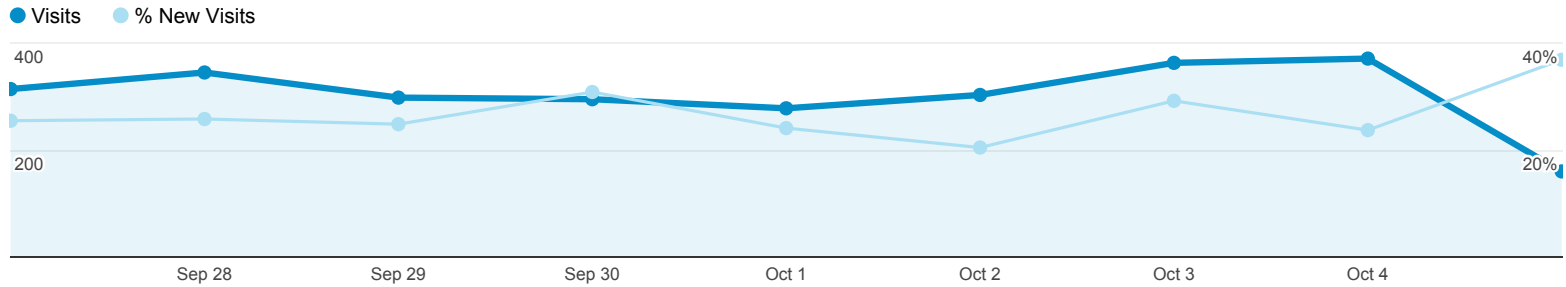

Direct Traffic

% of visits: 29.83%

Explorer

Site Usage

Visits	Pages / Visit	Avg. Visit Duration	% New Visits	Bounce Rate
2,726 % of Total: 29.85% (9,132)	3.40 Site Avg: 3.59 (-5.33%)	00:07:27 Site Avg: 00:08:26 (-11.65%)	26.23% Site Avg: 16.32% (60.75%)	46.52% Site Avg: 44.33% (4.93%)